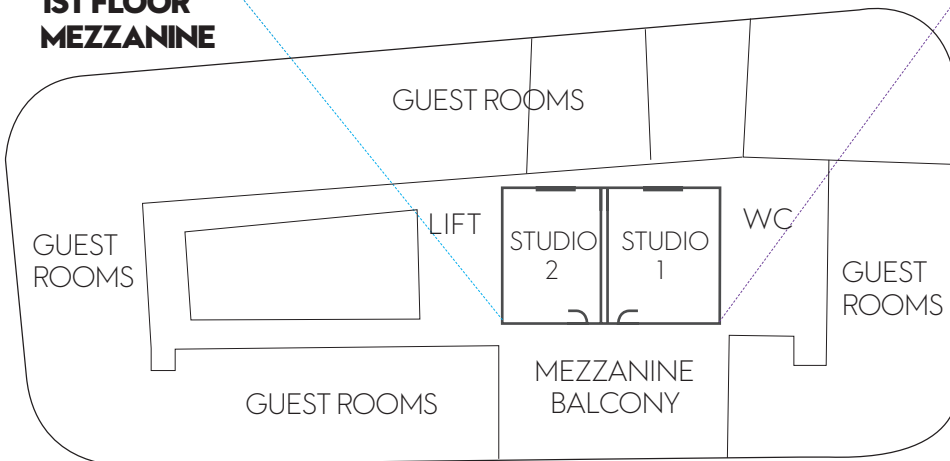

1ST FLOOR MEZZANINE

LEICESTER SQUARE

WARDOUR STREET

ROOM **STUDIO 1**
SQUARE METERS **45**
BOARDROOM **16**
LUNCH/DINNER **16**
RECEPTION **40**

ROOM **STUDIO 2**
SQUARE METERS **40**
BOARDROOM **14**
LUNCH/DINNER **14**
RECEPTION **20**

ROOM **STUDIO 1 & 2**
SQUARE METERS **85**
BOARDROOM **40**
LUNCH/DINNER **20**
RECEPTION **60**

LONDON