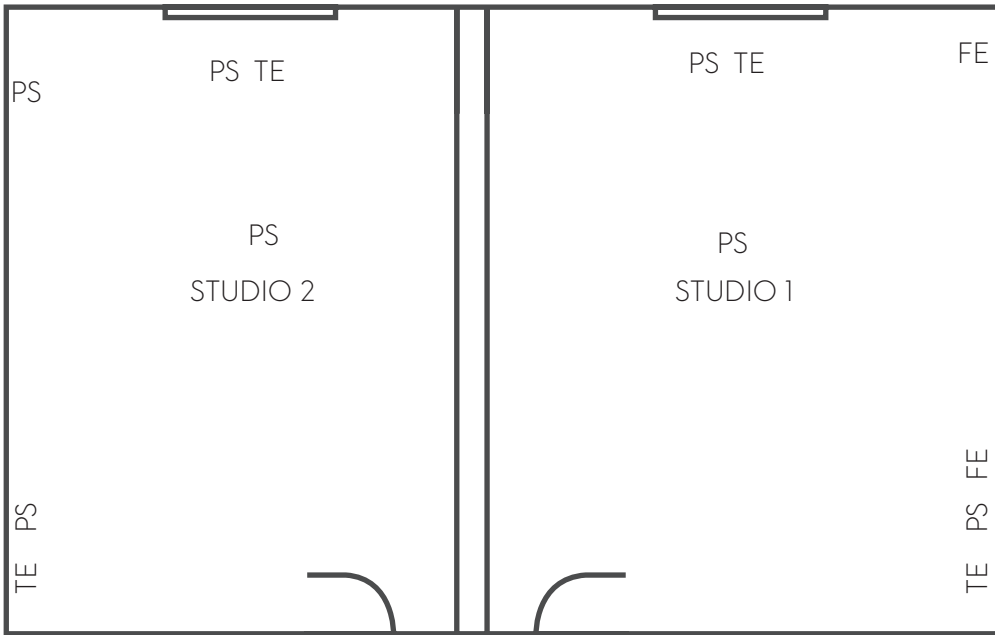

SCREENING ROOM

W LONDON
10 WARDOUR STREET
LONDON, W1D 6QF
+44 (0) 207 290 7294
WLONDON.CO.UK

FE - FIRE EXIT
PS - POWER SUPPLY
TE - TELEPHONE EXTENSION

LEICESTER SQUARE

WARDOUR STREET

ROOM **SCREENING ROOM**
SQUARE METERS: **84**
THEATRE CAPACITY: **39**

STUDIOS

W LONDON
 10 WARDOUR STREET
 LONDON, W1D 6QF
 +44 (0) 207 290 7294
WLONDON.CO.UK

FE - FIRE EXIT
 PS - POWER SUPPLY
 TE - TELEPHONE EXTENSION

1ST FLOOR MEZZANINE

LEICESTER SQUARE

WARDOUR STREET

ROOM **STUDIO 1**
 SQUARE METERS **45**
 BOARDROOM **16**
 LUNCH/DINNER **16**
 RECEPTION **40**

ROOM **STUDIO 2**
 SQUARE METERS **40**
 BOARDROOM **14**
 LUNCH/DINNER **14**
 RECEPTION **20**

ROOM **STUDIO 1 & 2**
 SQUARE METERS **85**
 BOARDROOM **40**
 LUNCH/DINNER **20**
 RECEPTION **60**

LONDON

FE - FIRE EXIT

PS - POWER
SUPPLY

TE - TELEPHONE
EXTENSION

LEICESTER
SQUARE

WARDOUR STREET

ROOM **EXTREME WOW SUITE**
SQUARE METERS **110**
RECEPTION **50**