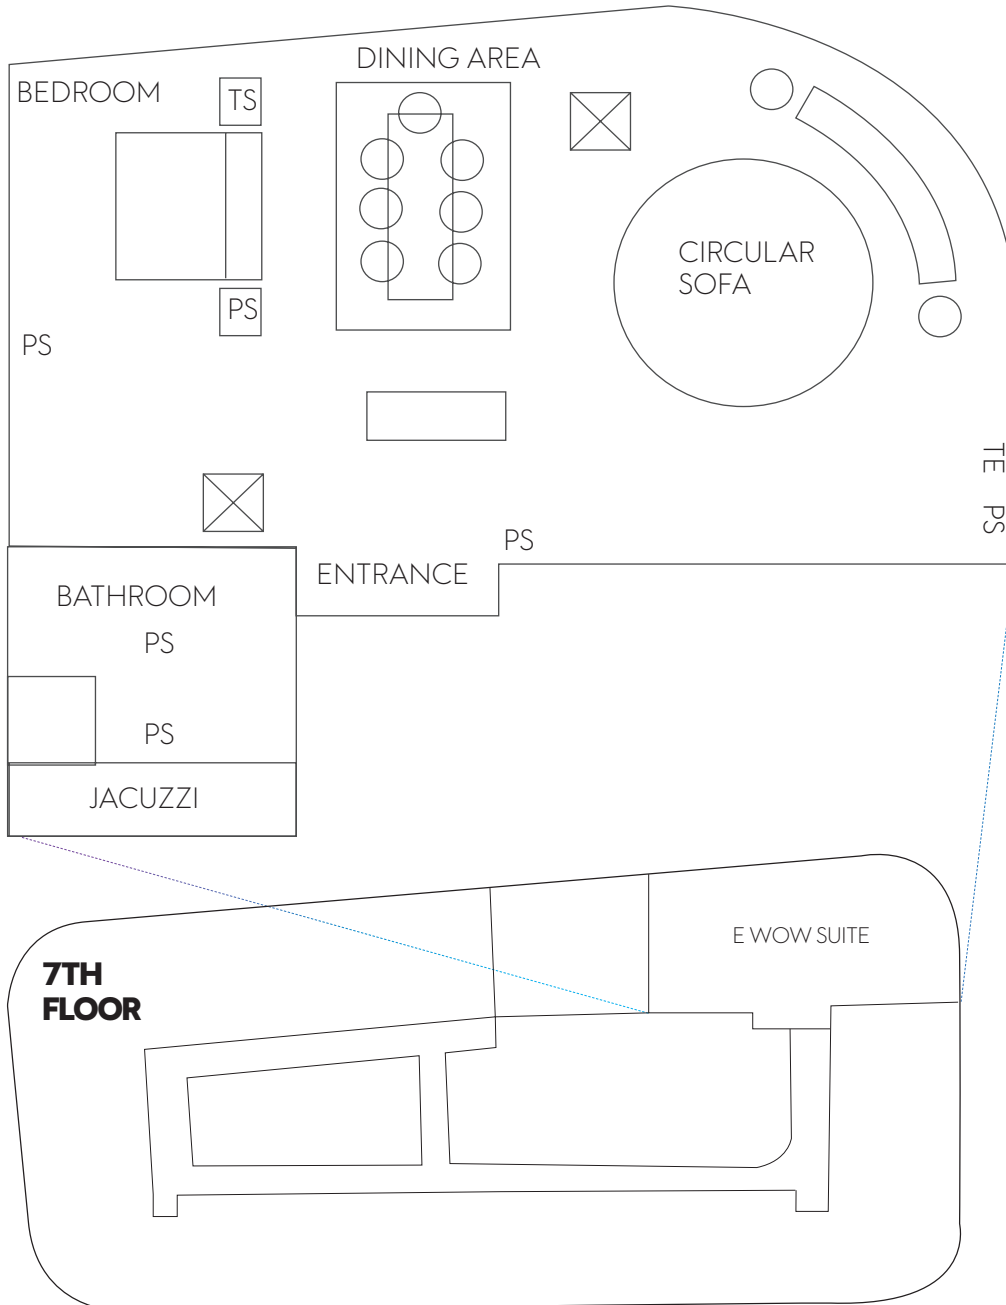

ROOM **STUDIO 2**
 SQUARE METERS **40**
 BOARDROOM **14**
 LUNCH/DINNER **14**
 RECEPTION **20**

ROOM **STUDIO 1 & 2**
 SQUARE METERS **85**
 BOARDROOM **40**
 LUNCH/DINNER **20**
 RECEPTION **60**

LONDON

ROOM **WYLD**
SQUARE METERS **100**
RECEPTION **80**

LOUNGE AND LOUNGE BAR

W LONDON
 10 WARDOUR STREET
 LONDON, W1D 6QF
 +44 (0) 207 290 7294
WLONDON.CO.UK

FE - FIRE EXIT
 PS - POWER SUPPLY
 TE - TELEPHONE
 EXTENSION

WARDOUR STREET

LEICESTER
 SQUARE

ROOM **LOUNGE & LOUNGE BAR**
 SQUARE METERS **225**
 RECEPTION **XX**

EXTREME WOW SUITE

W LONDON
10 WARDOUR STREET
LONDON, W1D 6QF
+44 (0) 207 290 7294
WLONDON.CO.UK

LEICESTER
SQUARE
VIEWS

FE - FIRE EXIT

PS - POWER
SUPPLY

TE - TELEPHONE
EXTENSION

LEICESTER
SQUARE

WARDOUR STREET

ROOM **EXTREME WOW SUITE**
SQUARE METERS **110**
RECEPTION **50**