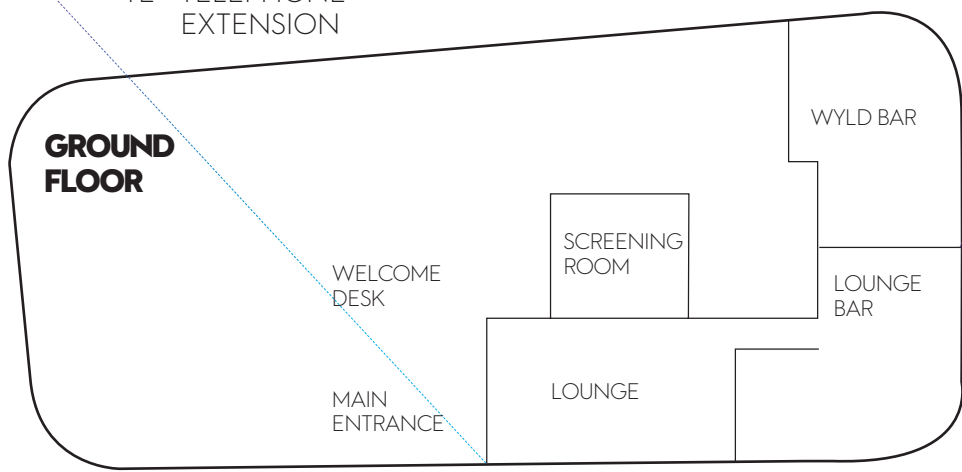

WARDOUR STREET

LEICESTER
SQUARE

ROOM **LOUNGE & LOUNGE BAR**
SQUARE METERS **225**
RECEPTION **XX**