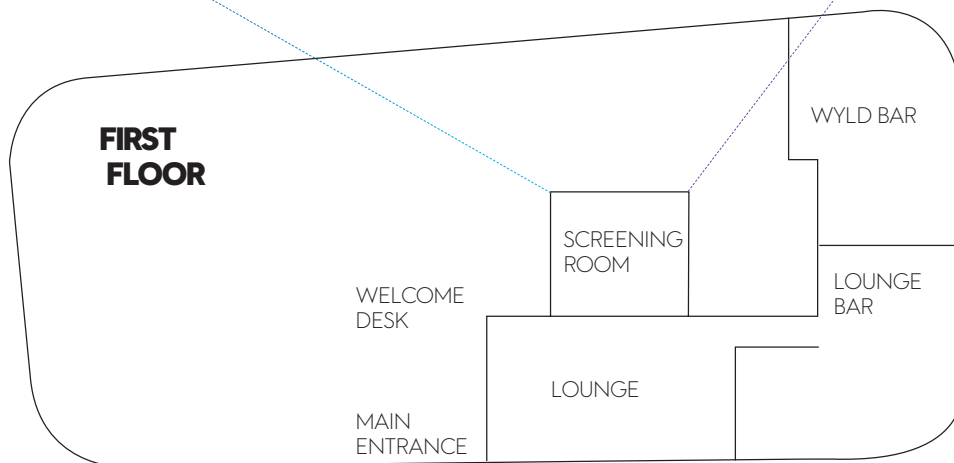

SCREENING ROOM

W LONDON
10 WARDOUR STREET
LONDON, W1D 6QF
+44 (0) 207 290 7294
WLONDON.CO.UK

FE - FIRE EXIT
PS - POWER SUPPLY
TE - TELEPHONE EXTENSION

LEICESTER SQUARE

WARDOUR STREET

ROOM **SCREENING ROOM**
SQUARE METERS: **84**
THEATRE CAPACITY: **39**

ROOM **STUDIO 2**
 SQUARE METERS **40**
 BOARDROOM **14**
 LUNCH/DINNER **14**
 RECEPTION **20**

ROOM **STUDIO 1 & 2**
 SQUARE METERS **85**
 BOARDROOM **40**
 LUNCH/DINNER **20**
 RECEPTION **60**

LONDON

FE - FIRE EXIT

PS - POWER
SUPPLY

TE - TELEPHONE
EXTENSION

LEICESTER
SQUARE

WARDOUR STREET

ROOM **EXTREME WOW SUITE**
SQUARE METERS **110**
RECEPTION **50**