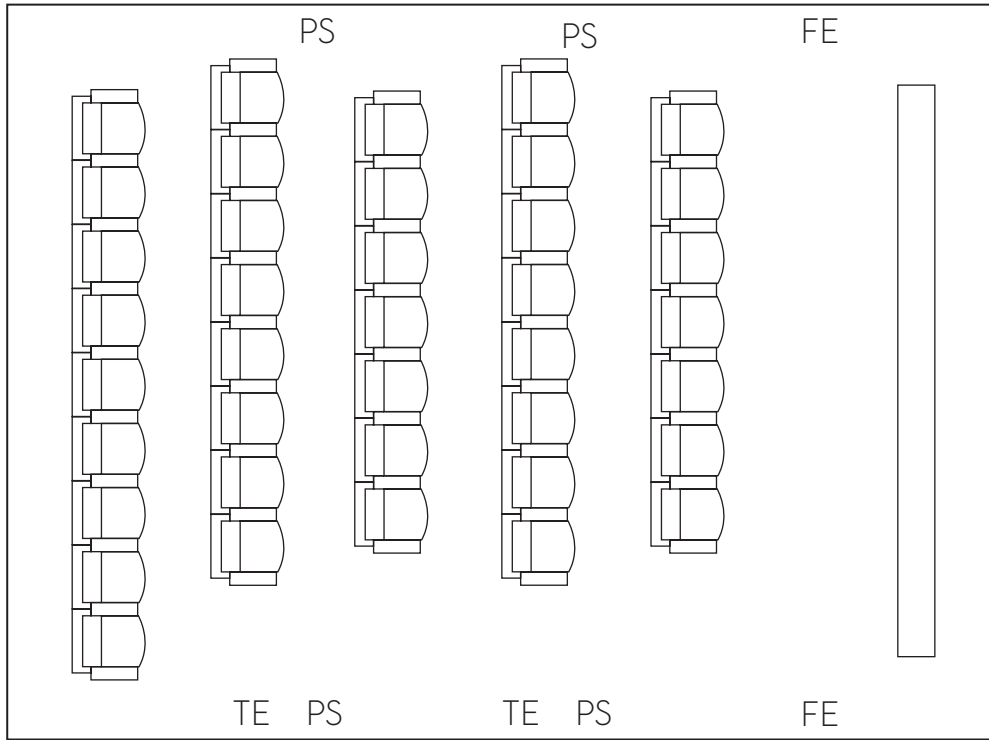

SCREENING ROOM

W LONDON
10 WARDOUR STREET
LONDON, W1D 6QF
+44 (0) 207 290 7294
WLONDON.CO.UK

FE - FIRE EXIT
PS - POWER SUPPLY
TE - TELEPHONE EXTENSION

LEICESTER SQUARE

WARDOUR STREET

ROOM **SCREENING ROOM**
SQUARE METERS: **84**
THEATRE CAPACITY: **39**

ROOM **STUDIO 2**
 SQUARE METERS **40**
 BOARDROOM **14**
 LUNCH/DINNER **14**
 RECEPTION **20**

ROOM **STUDIO 1 & 2**
 SQUARE METERS **85**
 BOARDROOM **40**
 LUNCH/DINNER **20**
 RECEPTION **60**

LONDON